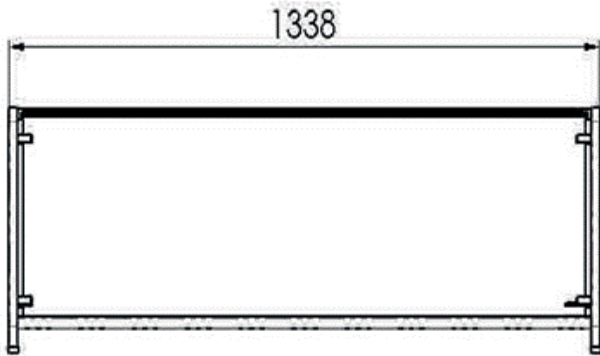

Main Features

- It weighs 25 kg and is coated with Epoxy Powder Coated on DKP in the color of your choice.
- The profile dimensions are 20 mm width, 40 mm height, and 1.5 mm thickness.
- The product is equipped with 6 mm thick tempered clear glass.
- Its dimensions are 410x393x1340 mm. This product, with these features, attracts attention with its robust structure and aesthetic appearance.

Technical Information

Dimension	: 410x393x1340 mm
Profile Color	: Electro Static Powder Coated on Steel (Color Optional)
Profile Dimension	: 20x40x1.5 mm
Weight	: 25 kg
Glass	: 6 mm Thickness Tempered Transparent