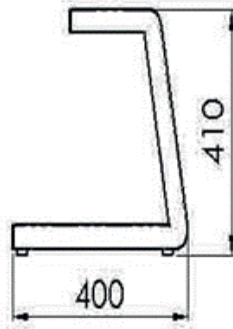

Main Features

- It weighs 25 kg and is coated with Epoxy Powder Coated on DKP in the color of your choice.
- The profile dimensions are 20 mm width, 40 mm height, and 1.5 mm thickness.
- The product is equipped with 6 mm thick tempered clear glass.
- Its dimensions are 410x393x1340 mm. This product, with these features, attracts attention with its robust structure and aesthetic appearance.

Technical Information

Dimension	: 410x393x1340 mm
Profile Color	: Electro Static Powder Coated on Steel (Color Optional)
Profile Dimension	: 20x40x1.5 mm
Weight	: 25 kg
Glass	: 6 mm Thickness Tempered Transparent